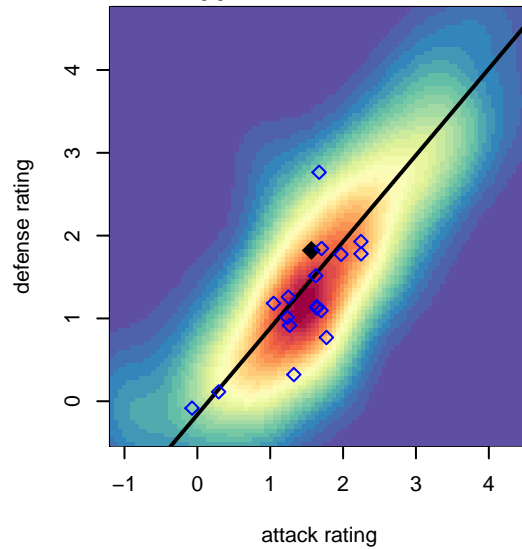

**attack and defense rating
relative to others at age
and all opponents in last 13 months**