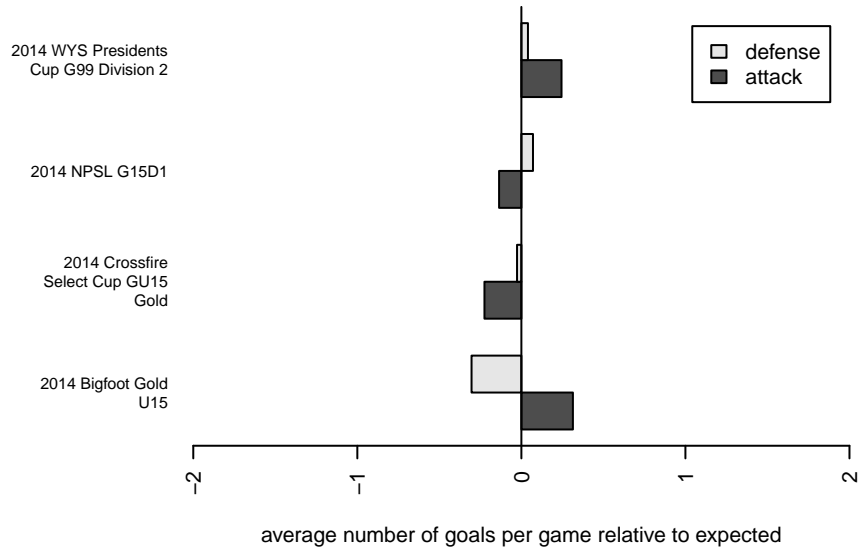

Performance relative to 13 month average