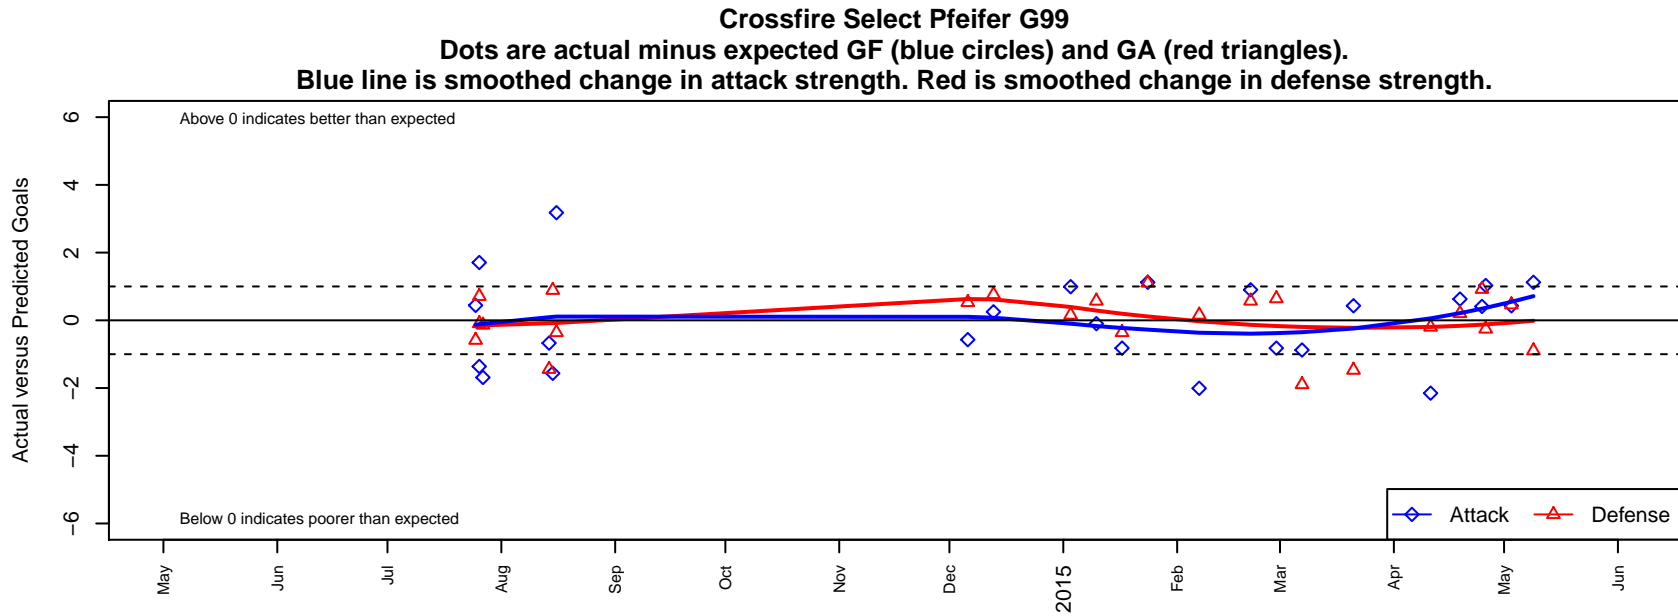

**attack and defense variance (black dot)
relative to other teams
and top 10 in region**

**attack and defense rating
relative to others at age
and all opponents in last 13 months**

Crossfire Select Pfeifer G99

Crossfire Select
Redmond, WA
G99 total strength=1288
attack=4.78 defense=6.18
fall league = NPSL G15D1

alt names used:
CROSSFIRE SELECT GU15PFEIFER (USA)
Crossfire Select GU15 Pfeifer
Crossfire Select G99 Pfeifer
Crossfire Select G99-Pfeifer

Venues played:
2014 Crossfire Select Cup GU15 Gold
2014 Bigfoot Gold U15
2014 NPSL G15D1
2014 WYS Presidents Cup G99 Division 2