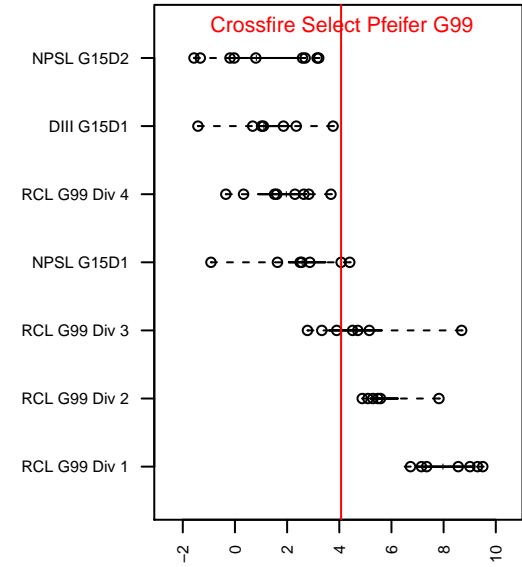

**attack and defense rating
relative to others at age
and all opponents in last 13 months**